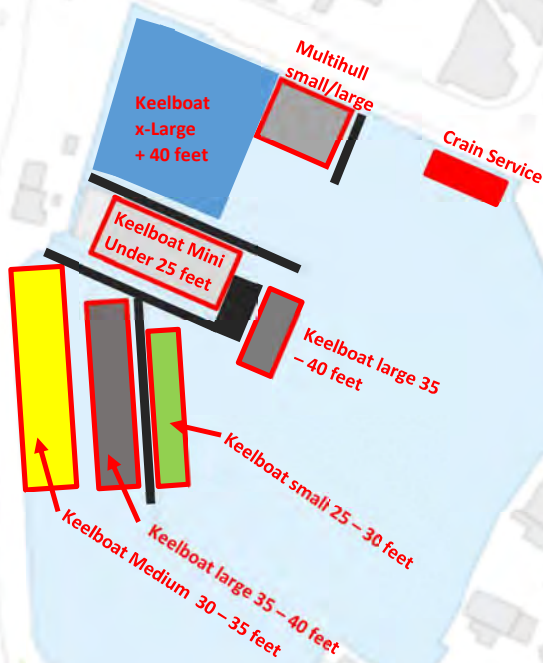

SILVERRUDDER CHALLENGE OF THE SEA 2021

PORT MAP - LOCATION OF BOATS, CRANES, TRAILERS AND TRAILER PARKING

- Keelboat mini (18,00 - 25,00 ft)
- Keelboat small (25,01 - 30,00 ft)
- Keelboat medium (30,01 - 35,00 ft)
- Keelboat large (35,01 - 40,00 ft)
- Keelboat X-large (Over 40,00ft)
- Multihull small (18,00 - 30,00 ft)
- Multihull large (Over 30,00 ft)

Free parking of cars, trailers, motor homes on lawn for participant and guests from 12 to 20 September

Slipway

Meeting Point